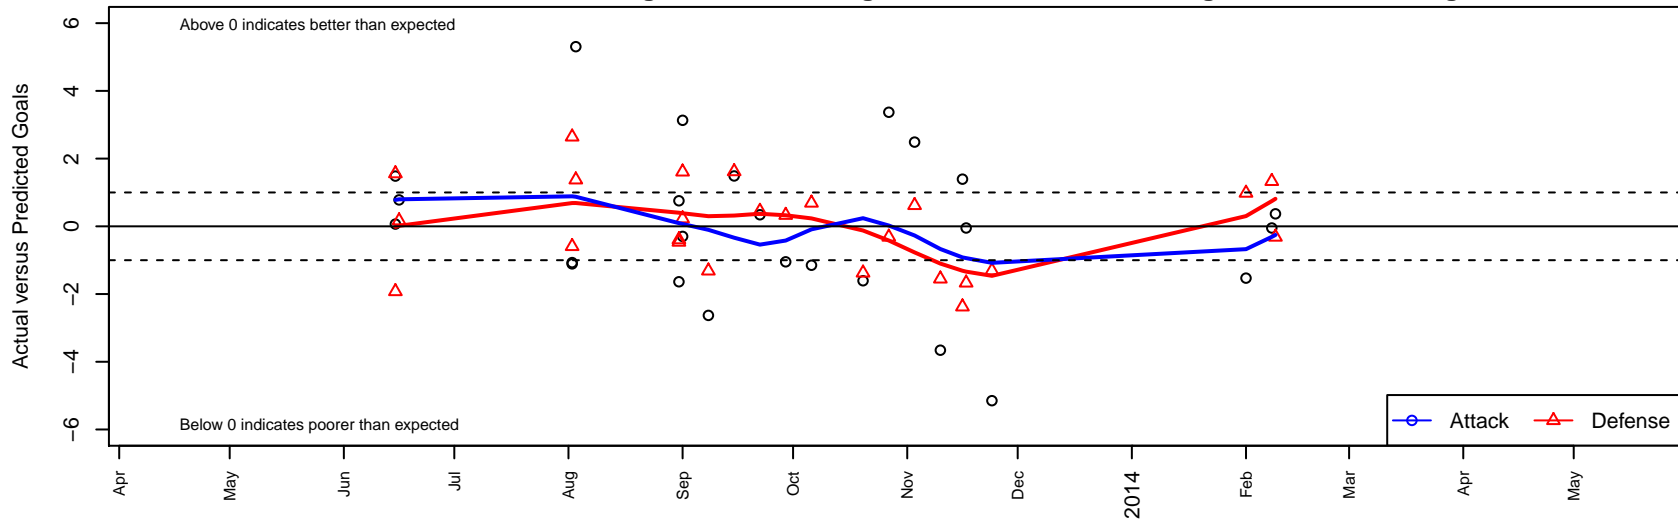

NW United Wedge B97

NW United FC
 Burlington, WA
 B97 total strength=1432
 attack=13.19 defense=6.04
 fall league = PSPL Classic 2 U16
 alt names used:
 Northwest United FC97 Wedge
 NORTHWEST UNITED FC NW UNITED FC97
 Northwest United 97B Premier
 NW United FC97B-Wedge
 NW UNITED FC97 WEDGE (WA)

Venues played:
 Skagit Firecracker U16
 WA Rush Cup B16 Gold U16
 Skagit Labor Day Kick U16
 PSPL Classic 2 U16
 WA Cup BU15-17 Boys U16 Silver U16

NW United Wedge B97
 Dots are actual minus expected GF (blue circles) and GA (red triangles).
 Blue line is smoothed change in attack strength. Red is smoothed change in defense strength.